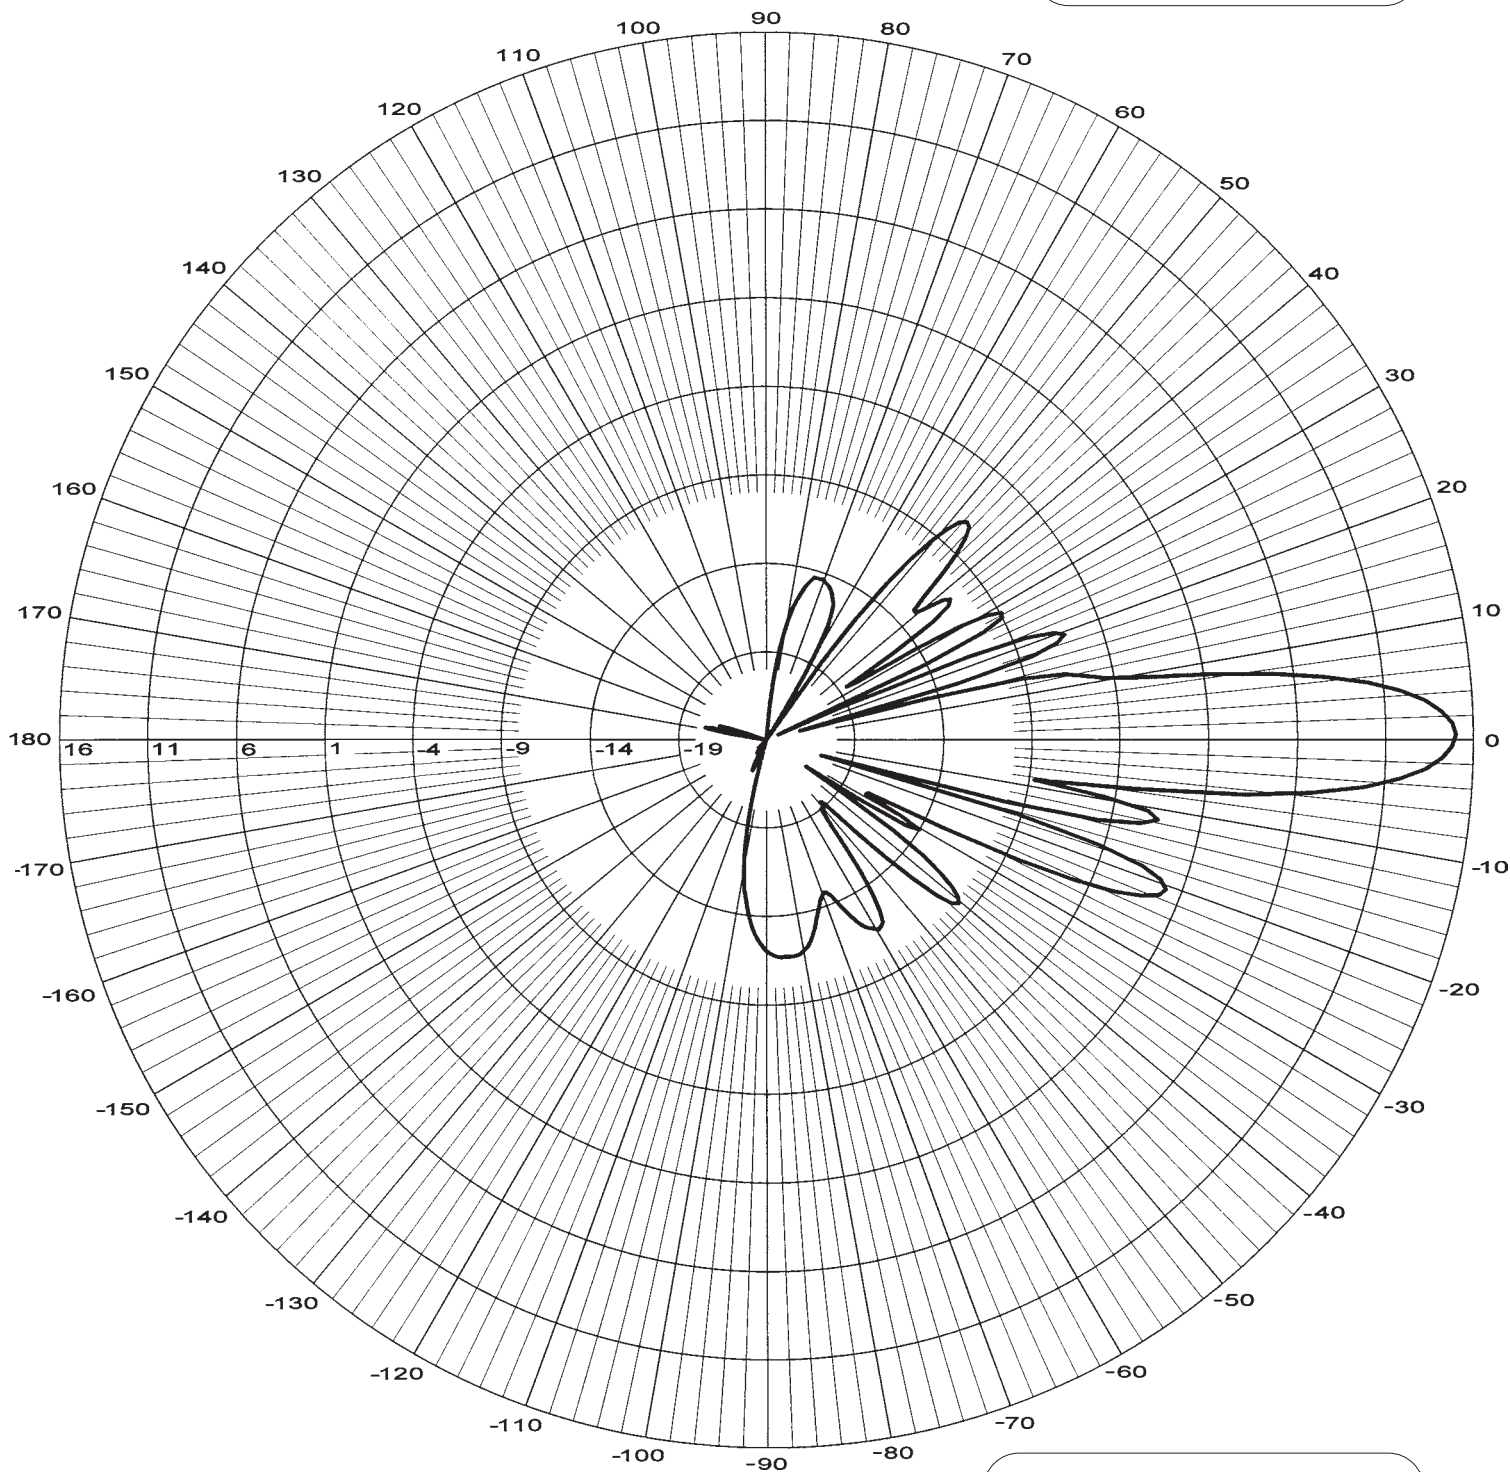

800 - 900 MHz

Frequency: **880 MHz**
Plane: **H-Plane**
Gain: **dBd**

LSCP 9012 / 8515

Swedcom

800 - 900 MHz

Frequency: **880 MHz**
Plane: **V-Plane**
Gain: **dBd**

1850 - 1990 MHz

Frequency: 1970 MHz
Plane: V-Plane
Gain: dBd