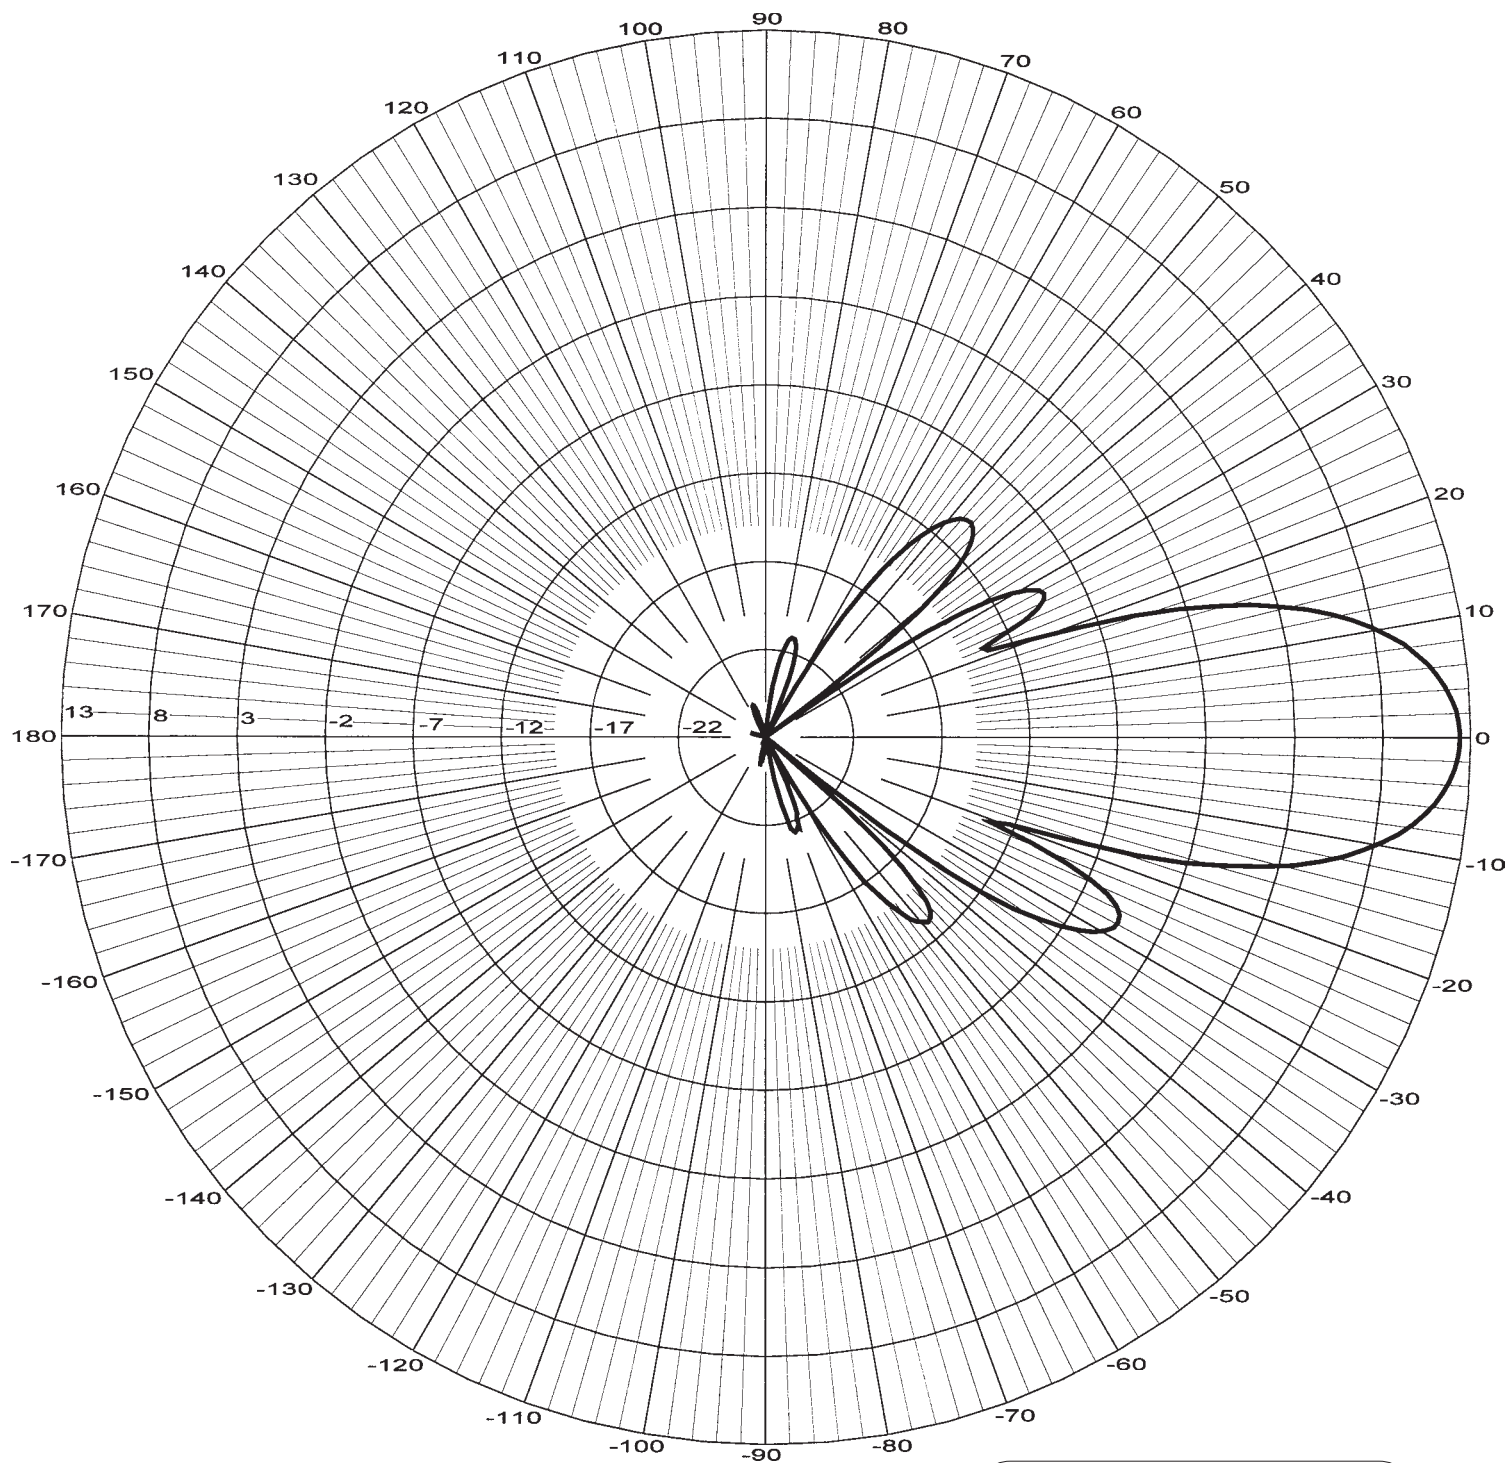

800 - 900 MHz

Frequency: **880 MHz**
Plane: **H-Plane**
Gain: **dBd**

LSCP 9012 / 8515

Swedcom

800 - 900 MHz

Frequency: **880 MHz**
Plane: **V-Plane**
Gain: **dBd**

1850 - 1990 MHz

Frequency: 1970 MHz
Plane: V-Plane
Gain: dBd