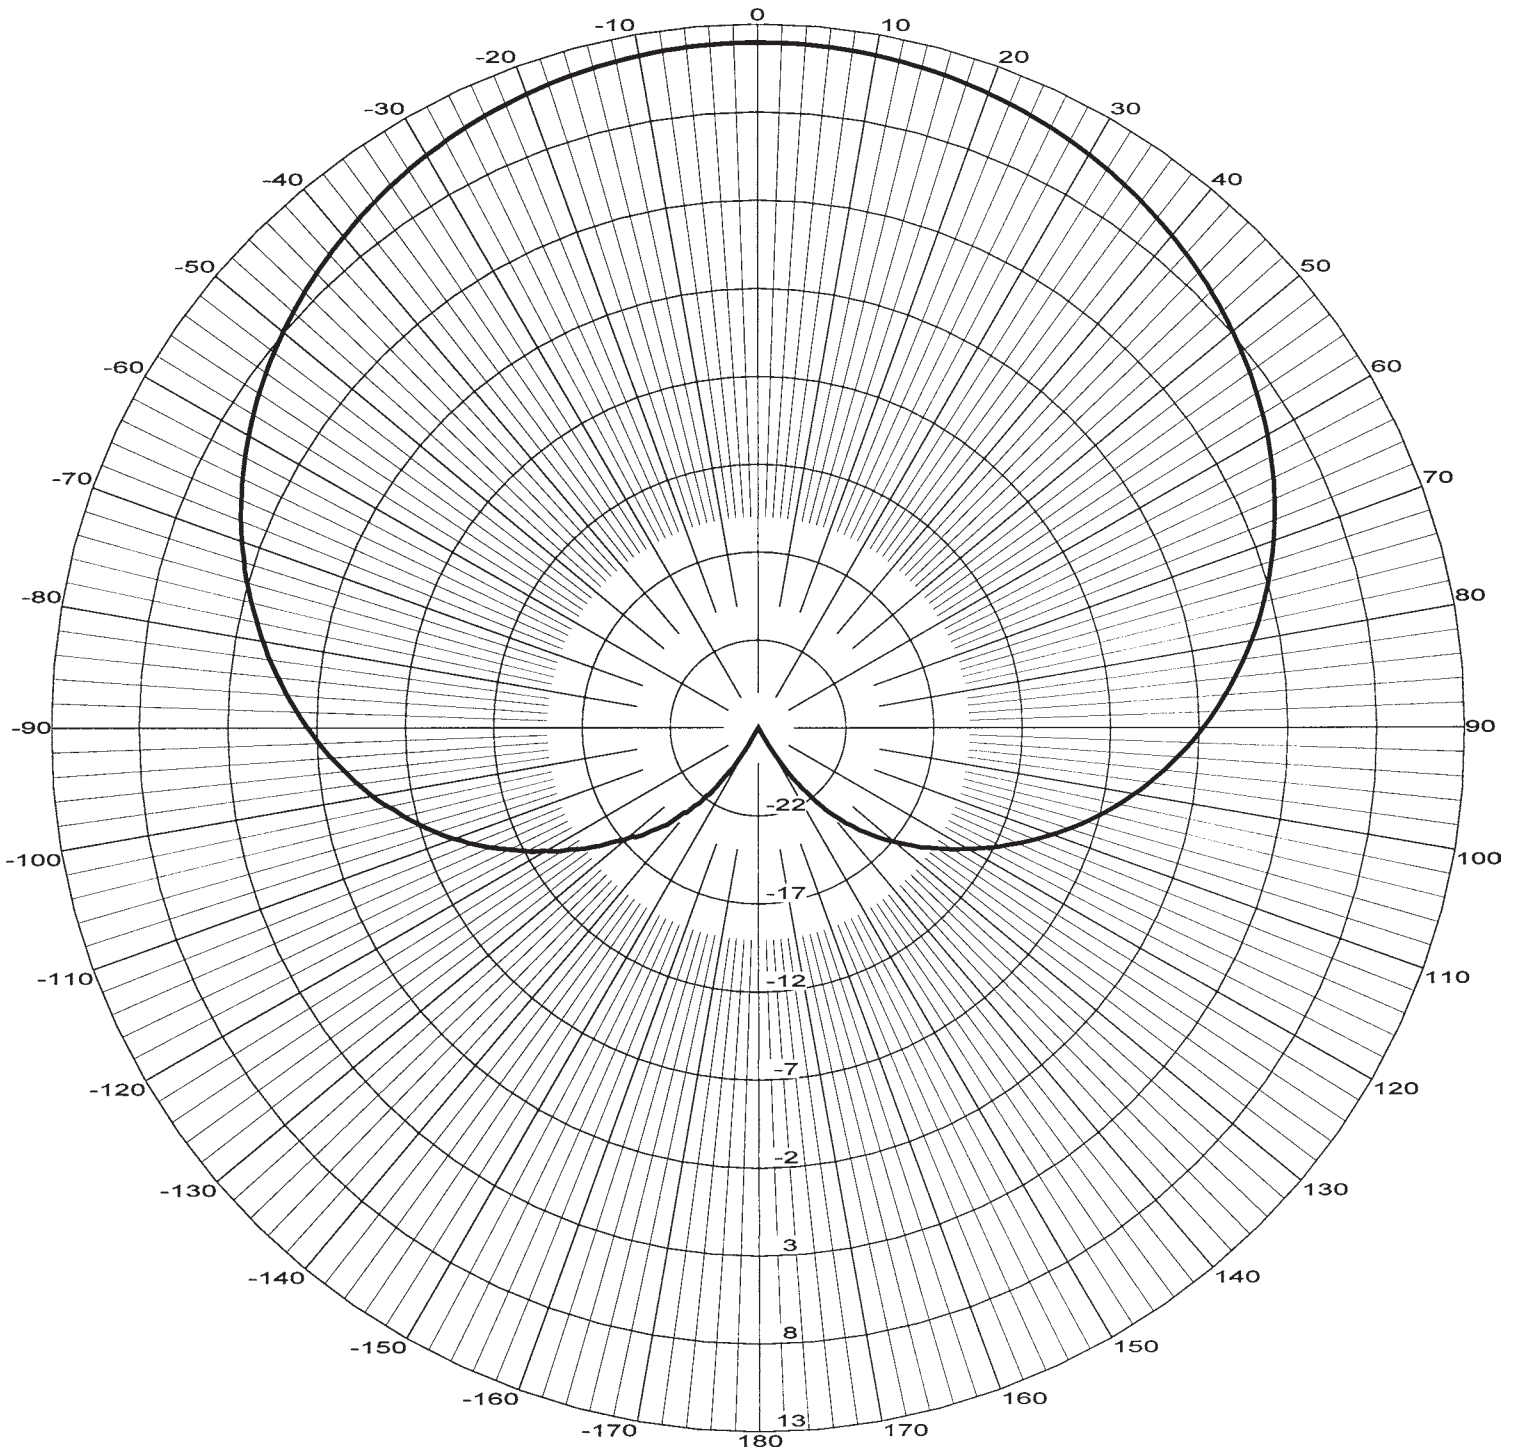

800 - 900 MHz

Frequency: **880 MHz**
Plane: **H-Plane**
Gain: **dBd**

LSCP 9012 / 8515

Swedcom

800 - 900 MHz

Frequency: **880 MHz**
Plane: **V-Plane**
Gain: **dBd**

1850 - 1990 MHz

Frequency: 1970 MHz
Plane: V-Plane
Gain: dBd