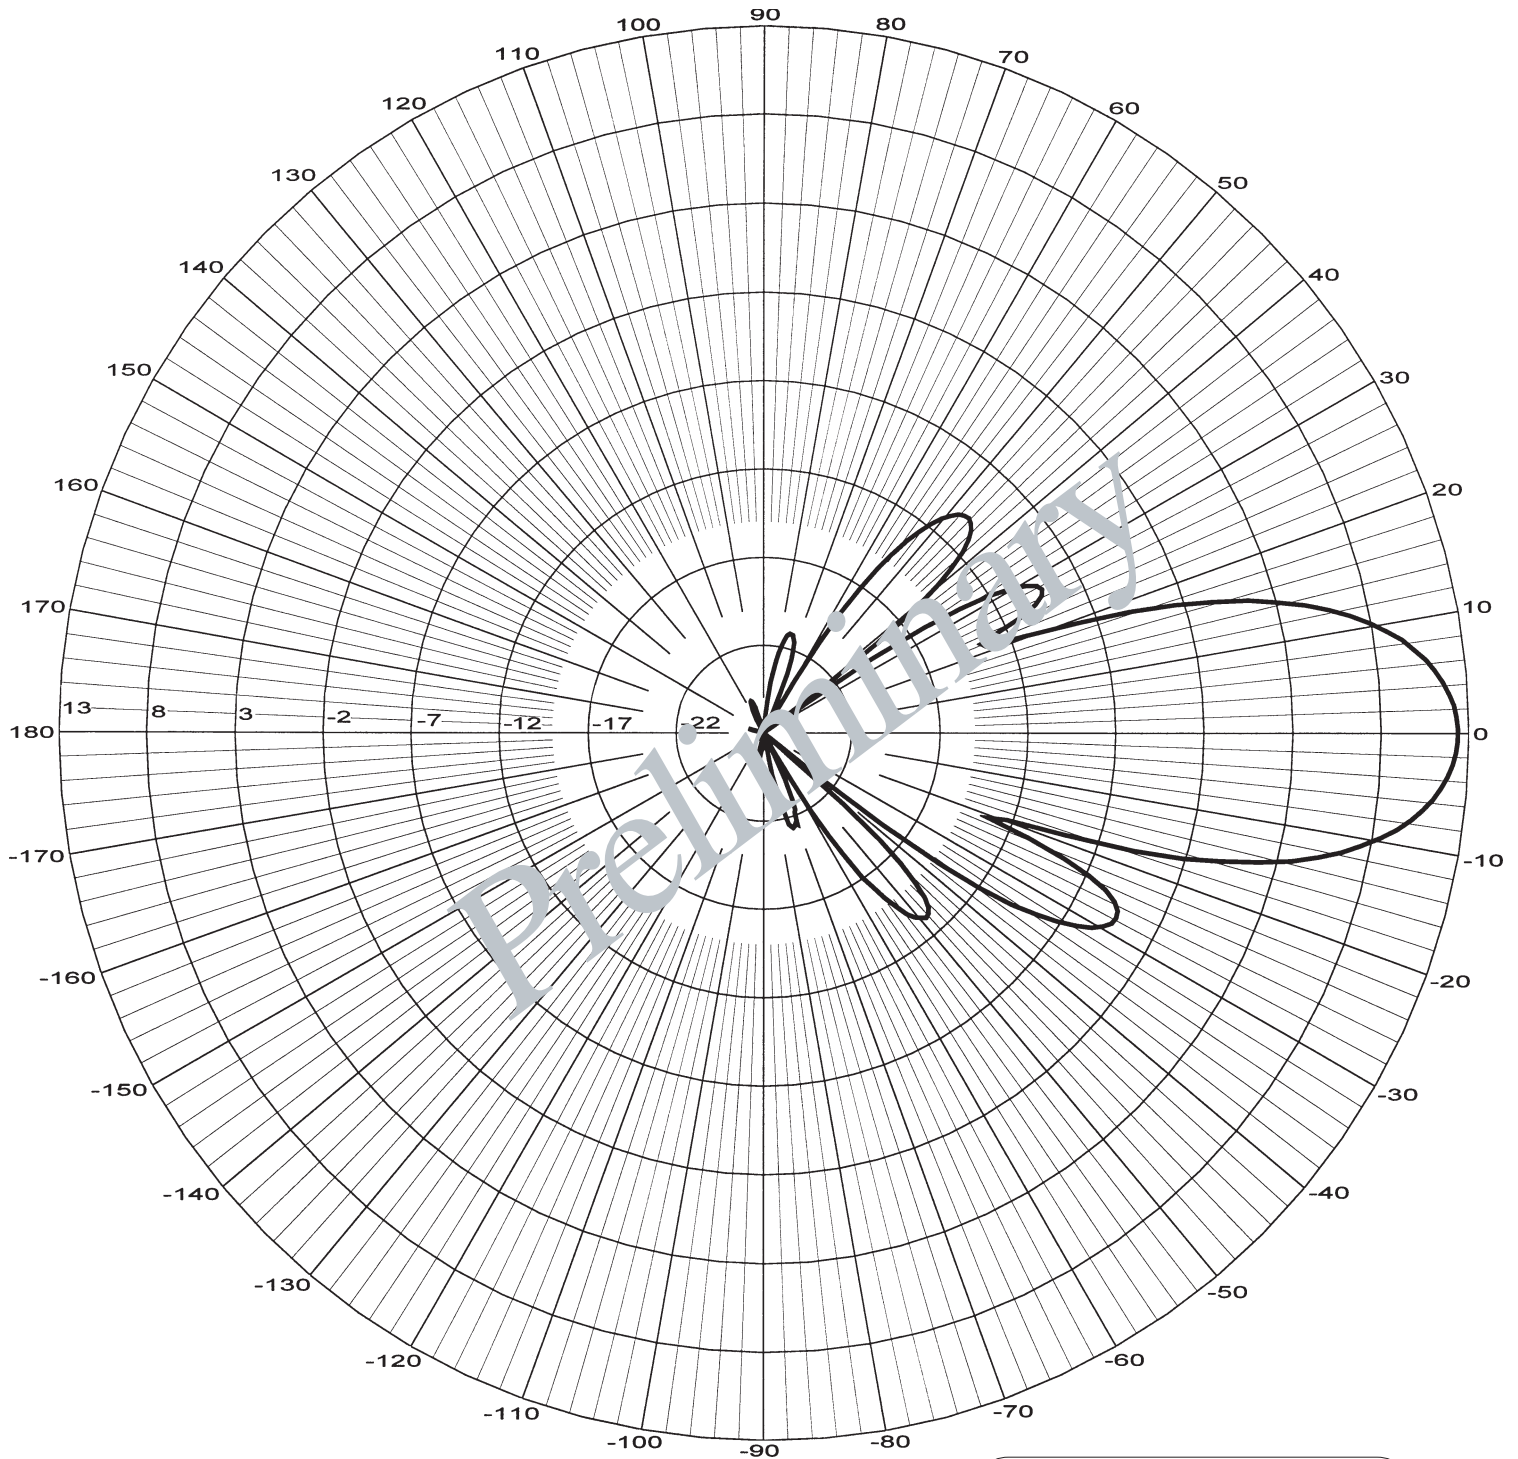

698 - 900 MHz

Frequency: **880 MHz**
Plane: **H-Plane**
Gain: **dBd**

LSCPW 9012 / 8515

Swedcom

698 - 900 MHz

Frequency: **880 MHz**
Plane: **V-Plane**
Gain: **dBd**

1710 - 2170 MHz

Frequency: **1970 MHz**
Plane: **H-Plane**
Gain: **dBd**

LSCPW 9012 / 8515

Swedcom

1710 - 2170 MHz

Frequency: 1970 MHz
Plane: V-Plane
Gain: dBd