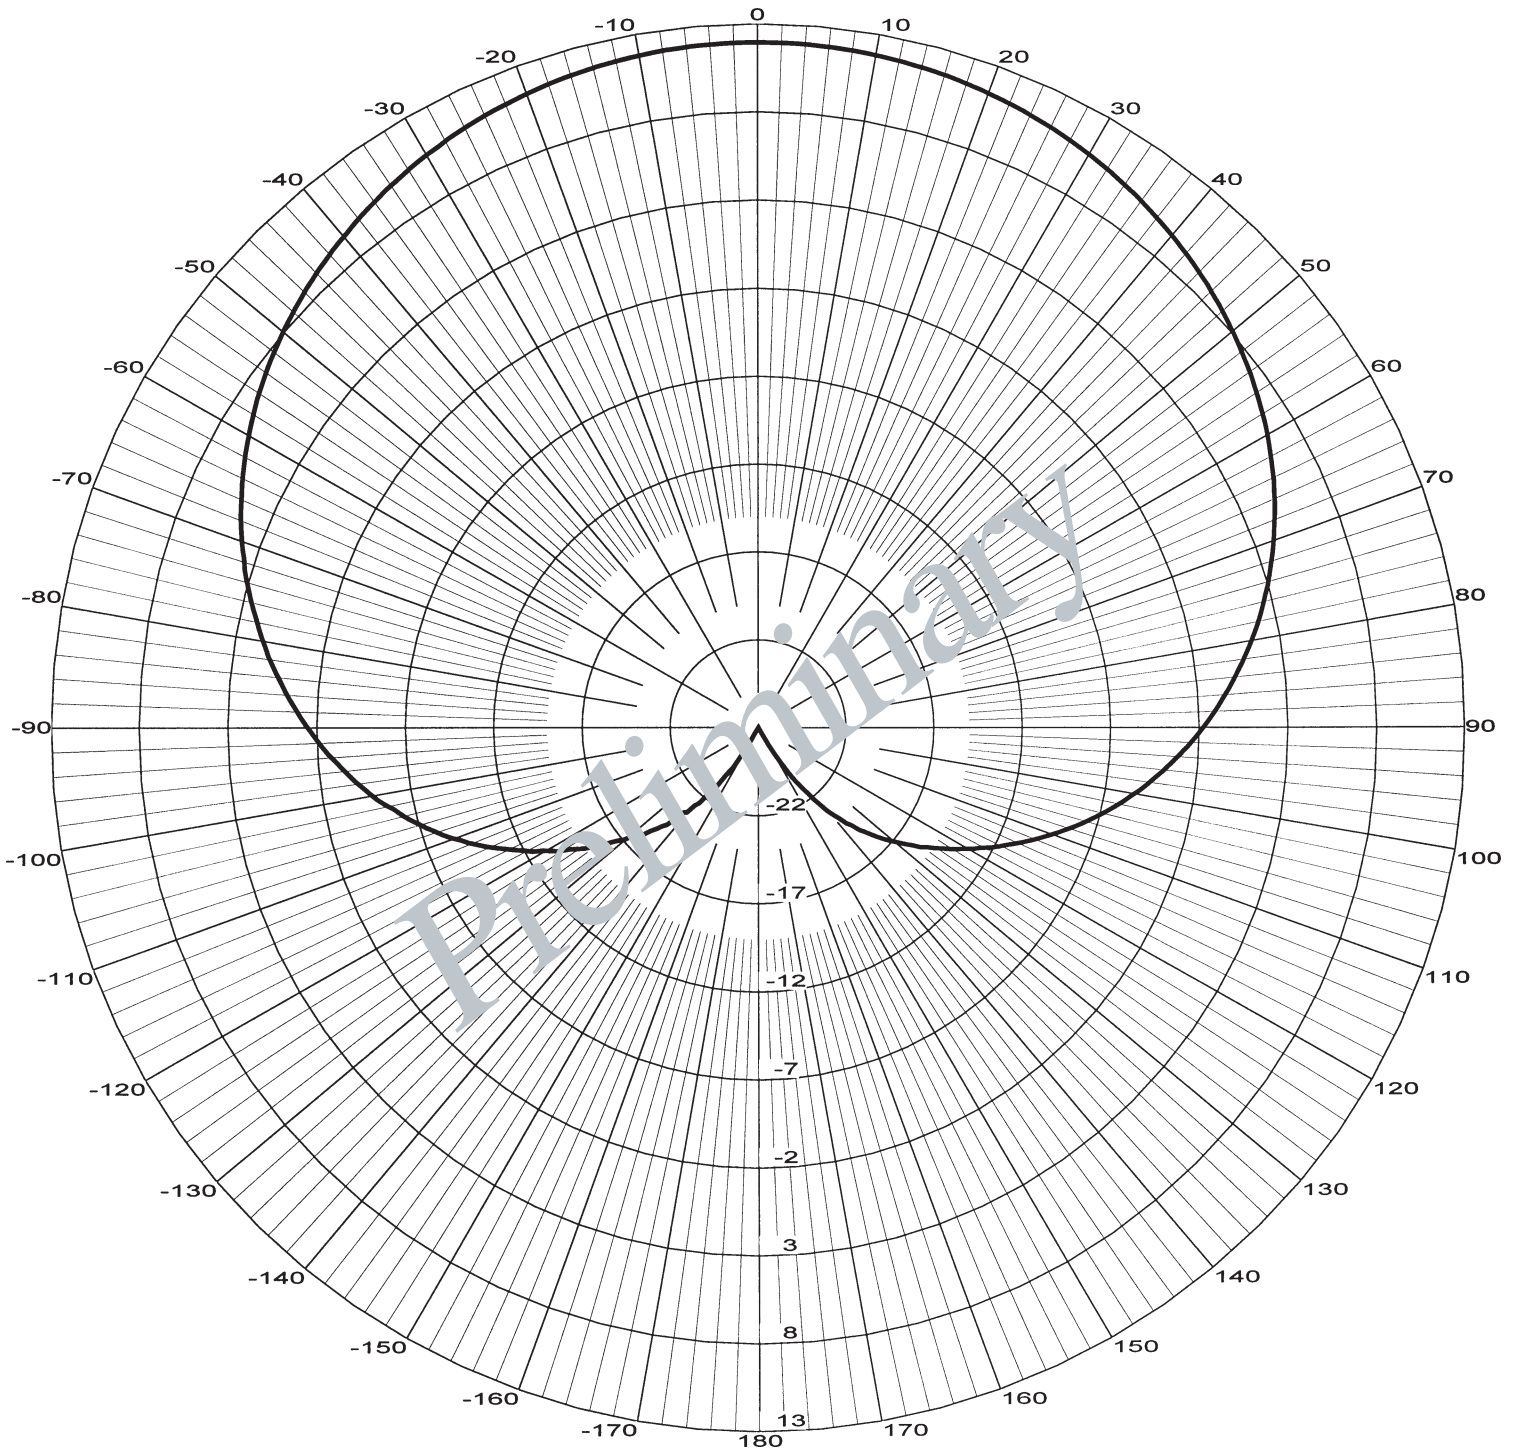

698 - 900 MHz

Frequency: **880 MHz**
Plane: **H-Plane**
Gain: **dBd**

LSCPW 9012 / 8515

Swedcom

698 - 900 MHz

Frequency: **880 MHz**
Plane: **V-Plane**
Gain: **dBd**

1710 - 2170 MHz

Frequency: **1970 MHz**
Plane: **H-Plane**
Gain: **dBd**

LSCPW 9012 / 8515

Swedcom

1710 - 2170 MHz

Frequency: 1970 MHz
Plane: V-Plane
Gain: dBd