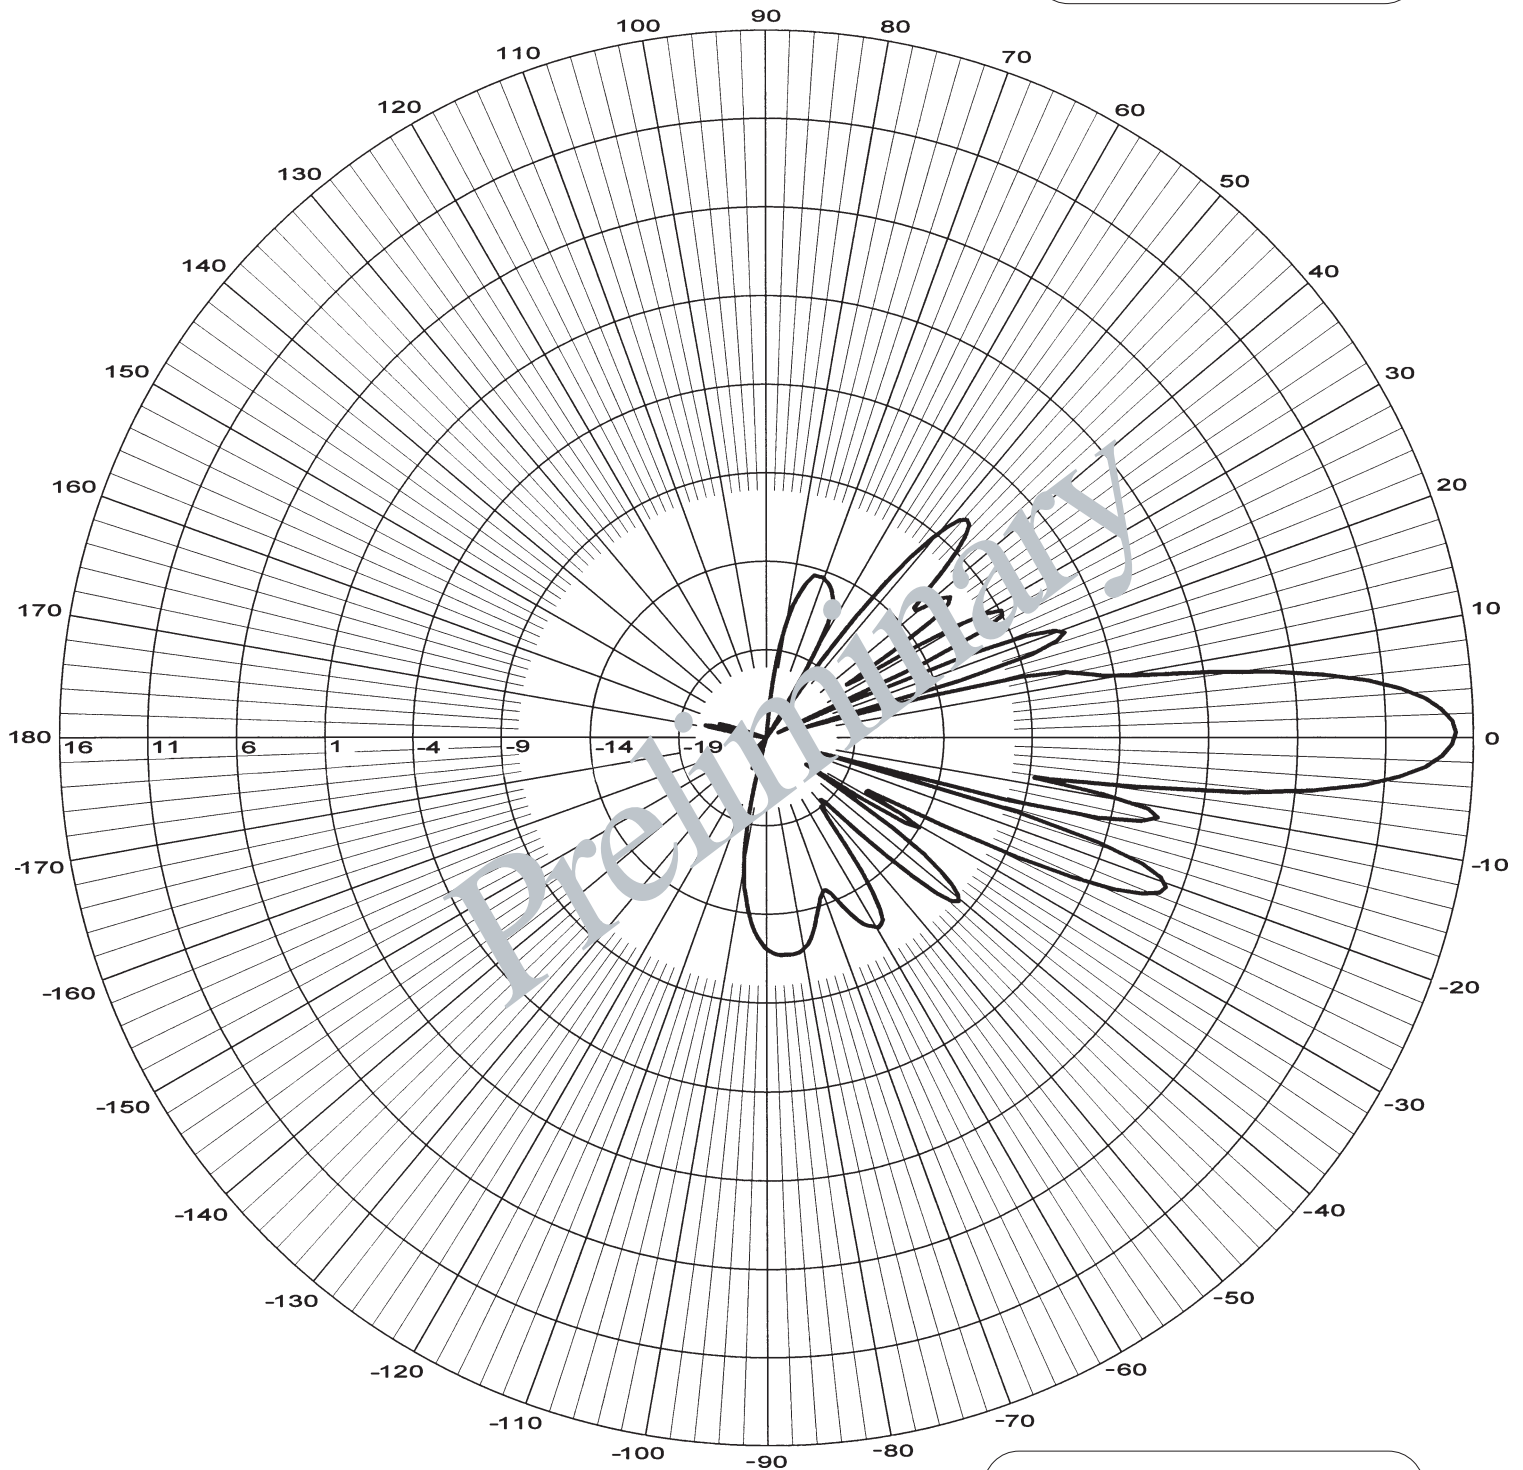

698 - 900 MHz

Frequency: **880 MHz**
Plane: **H-Plane**
Gain: **dBd**

LSCPW 9012 / 8515

Swedcom

698 - 900 MHz

Frequency: **880 MHz**
Plane: **V-Plane**
Gain: **dBd**

1710 - 2170 MHz

Frequency: **1970 MHz**
Plane: **H-Plane**
Gain: **dBd**

LSCPW 9012 / 8515

Swedcom

1710 - 2170 MHz

Frequency: 1970 MHz
Plane: V-Plane
Gain: dBd