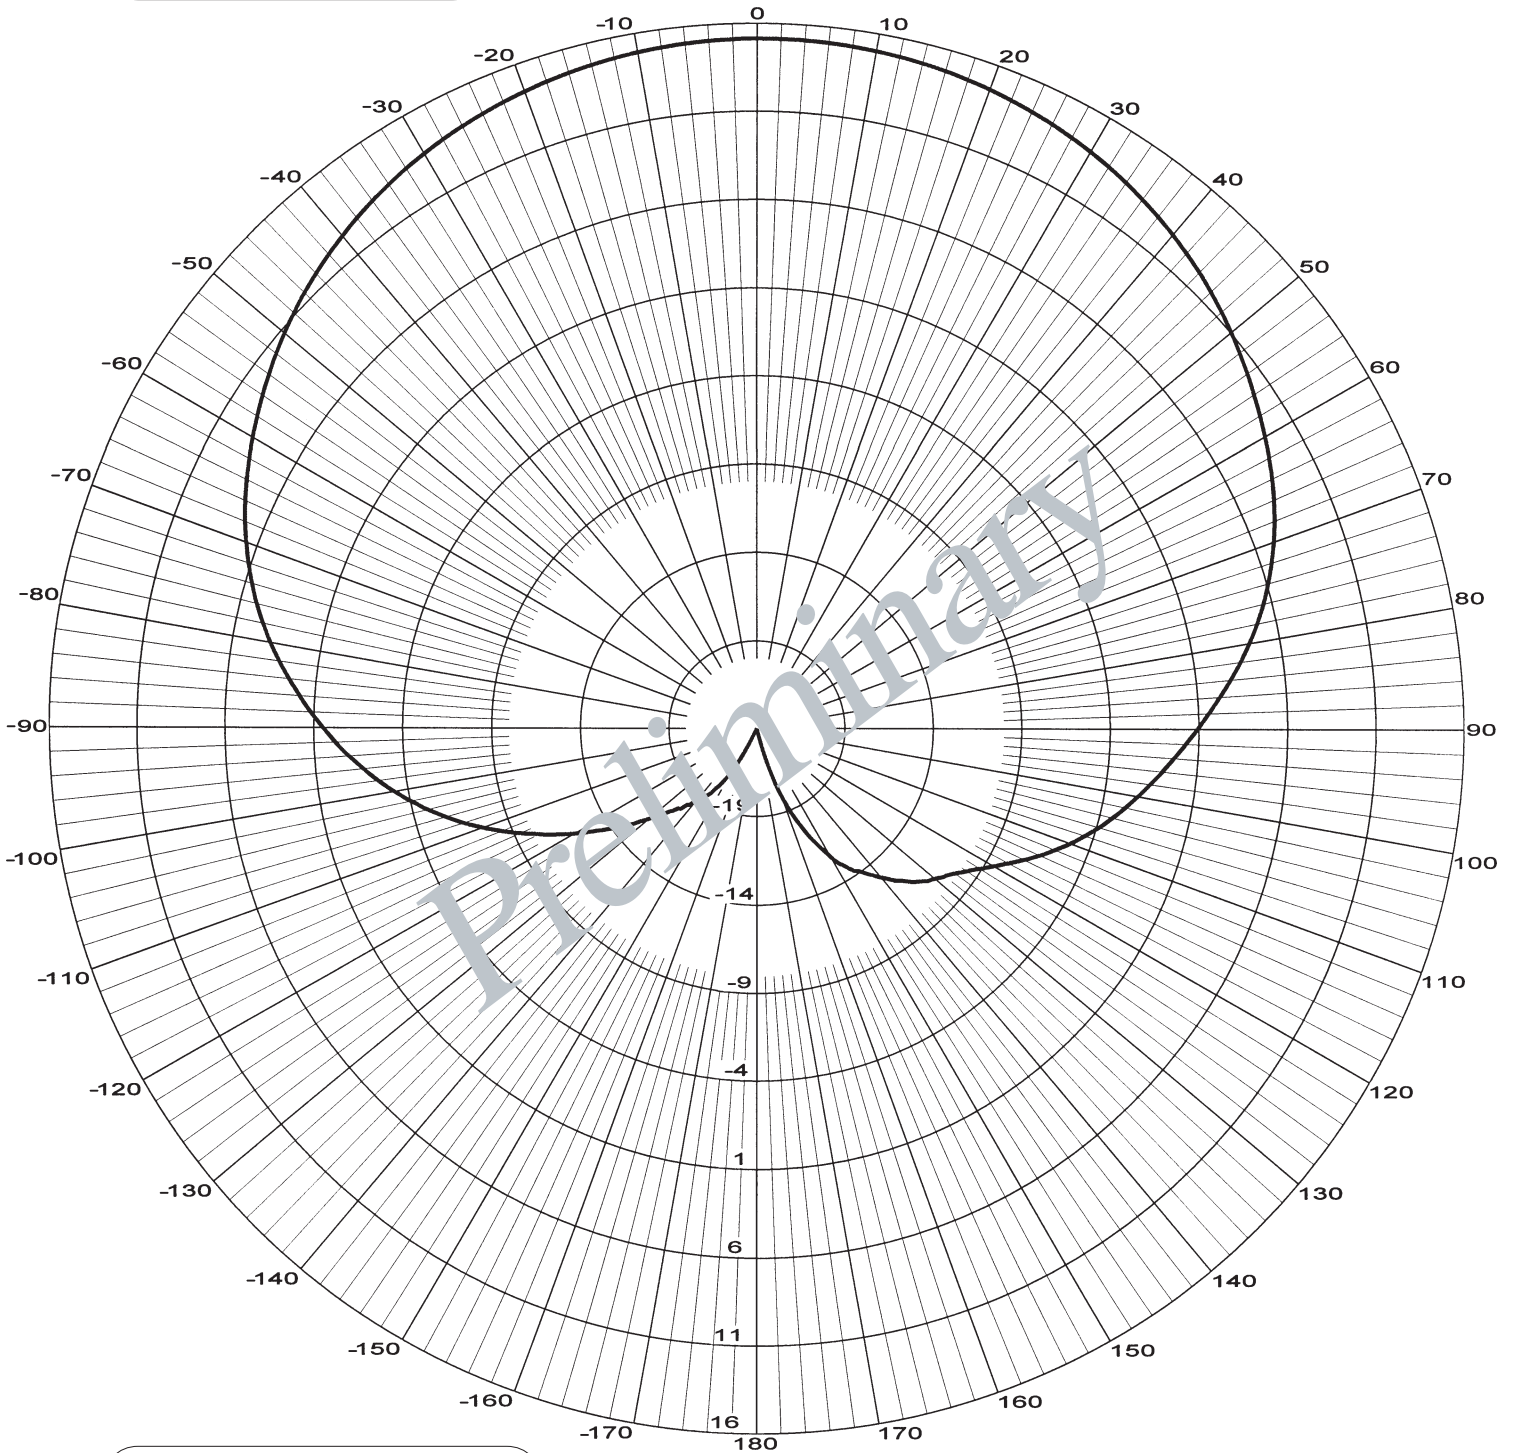

698 - 900 MHz

Frequency: **880 MHz**
Plane: **H-Plane**
Gain: **dBd**

LSCPW 9012 / 8515

Swedcom

698 - 900 MHz

Frequency: **880 MHz**
Plane: **V-Plane**
Gain: **dBd**

1710 - 2170 MHz

Frequency: **1970 MHz**
Plane: **H-Plane**
Gain: **dBd**

LSCPW 9012 / 8515

Swedcom

1710 - 2170 MHz

Frequency: 1970 MHz
Plane: V-Plane
Gain: dBd