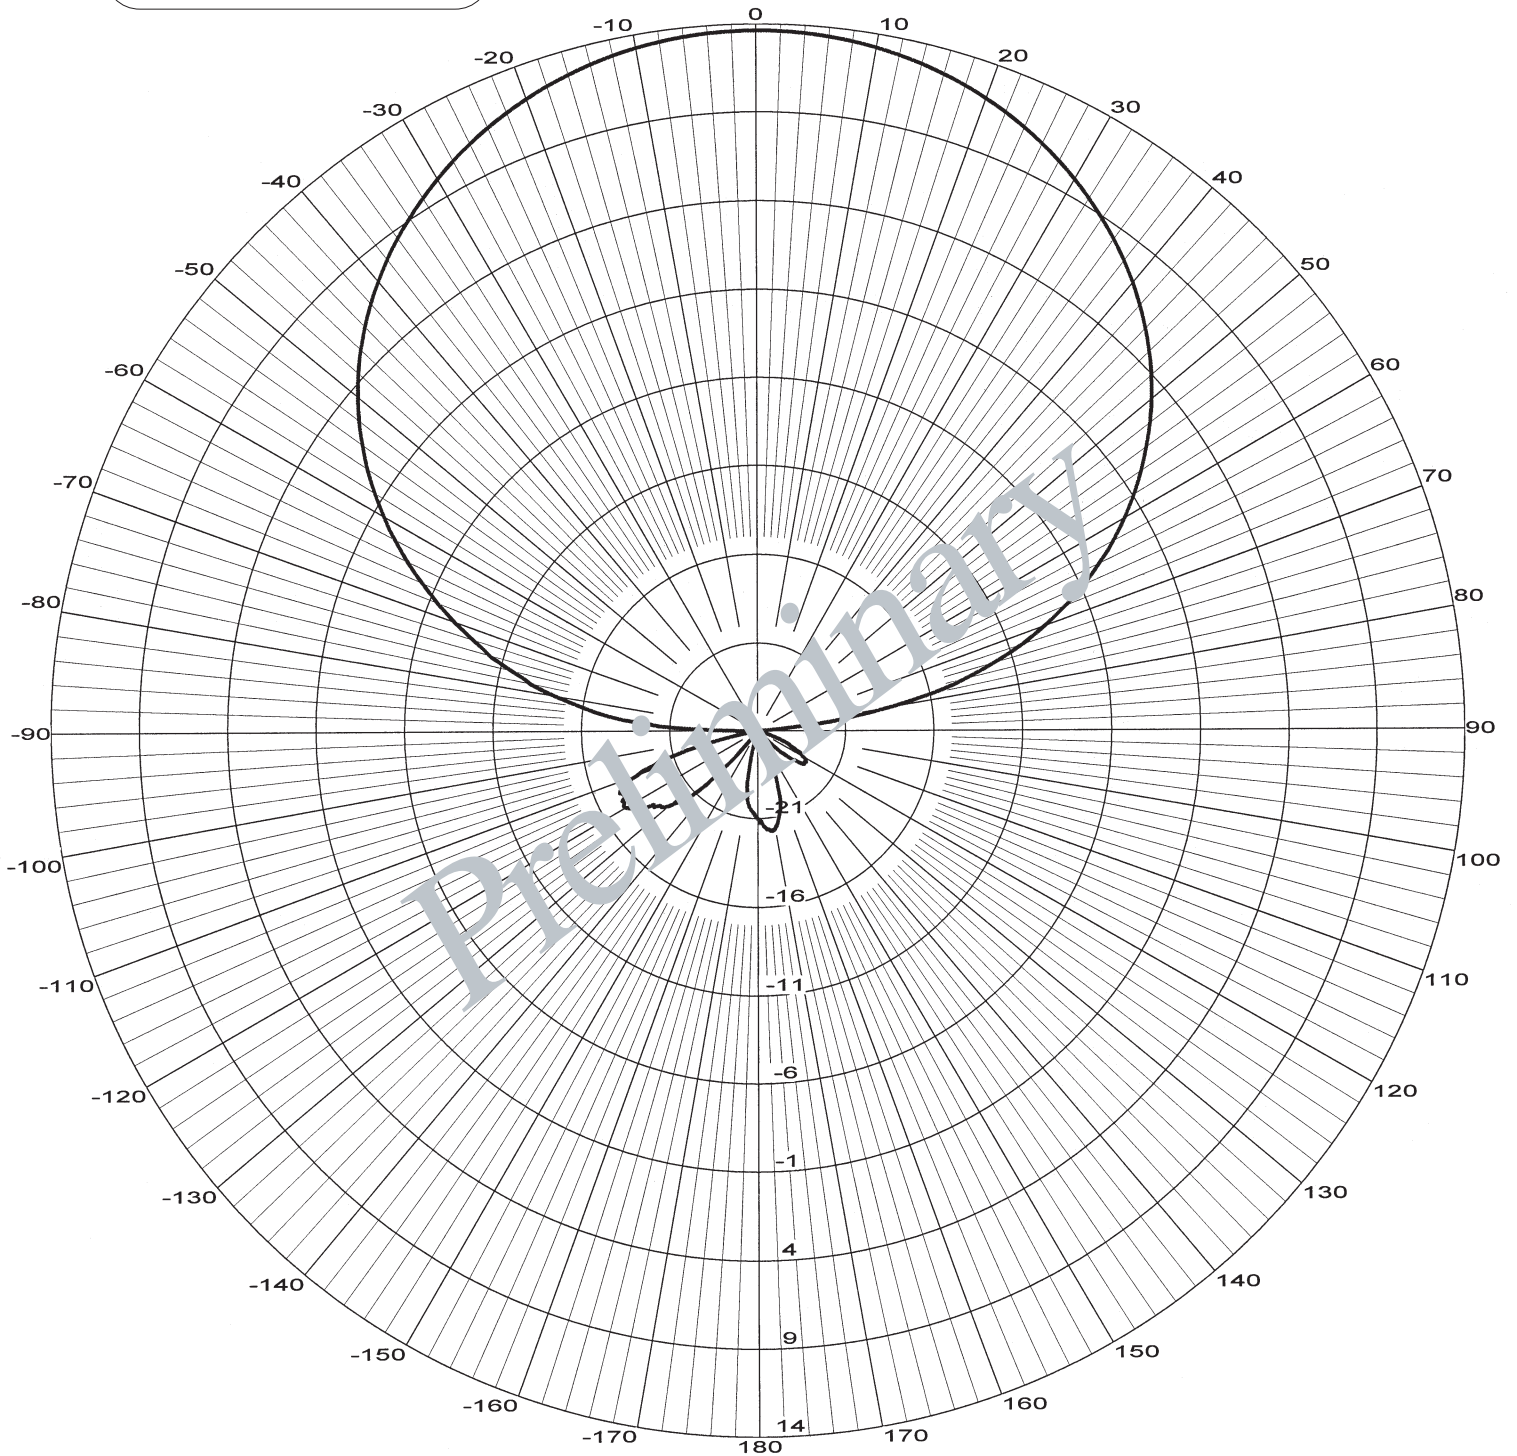

698 - 900 MHz

Frequency: **880 MHz**  
Plane: **H-Plane**  
Gain: **dBd**

# LSCPW 6014 / 5017

Swedcom

698 - 900 MHz

Frequency: **880 MHz**  
Plane: **V-Plane**  
Gain: **dBd**

1710 - 2170 MHz

Frequency: **1970 MHz**  
Plane: **H-Plane**  
Gain: **dBd**

1710 - 2170 MHz

Frequency: 1970 MHz  
Plane: V-Plane  
Gain: dBd