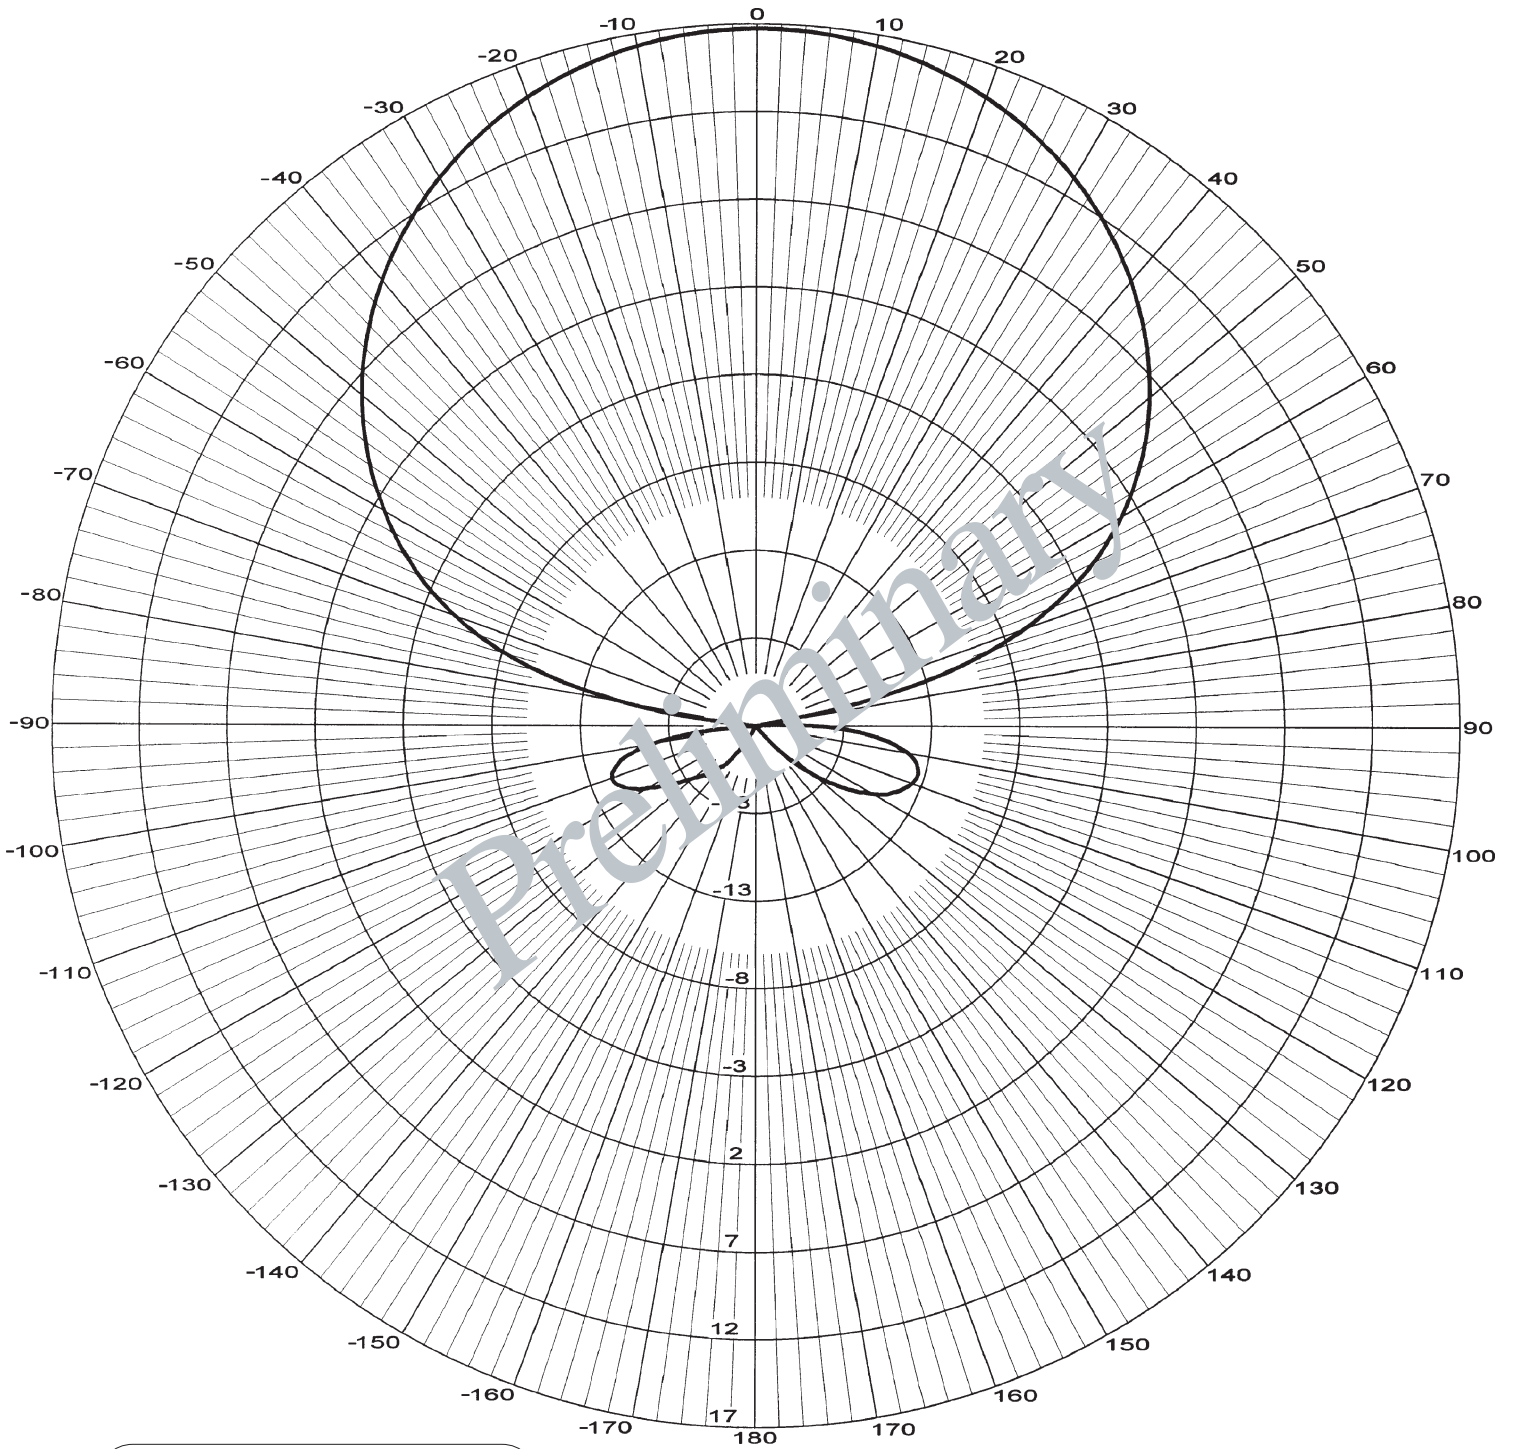

698 - 900 MHz

Frequency: **880 MHz**  
Plane: **H-Plane**  
Gain: **dBd**

# LSCPW 6014 / 5017

Swedcom

698 - 900 MHz

Frequency: **880 MHz**  
Plane: **V-Plane**  
Gain: **dBd**

1710 - 2170 MHz

Frequency: **1970 MHz**  
Plane: **H-Plane**  
Gain: **dBd**

1710 - 2170 MHz

Frequency: 1970 MHz  
Plane: V-Plane  
Gain: dBd