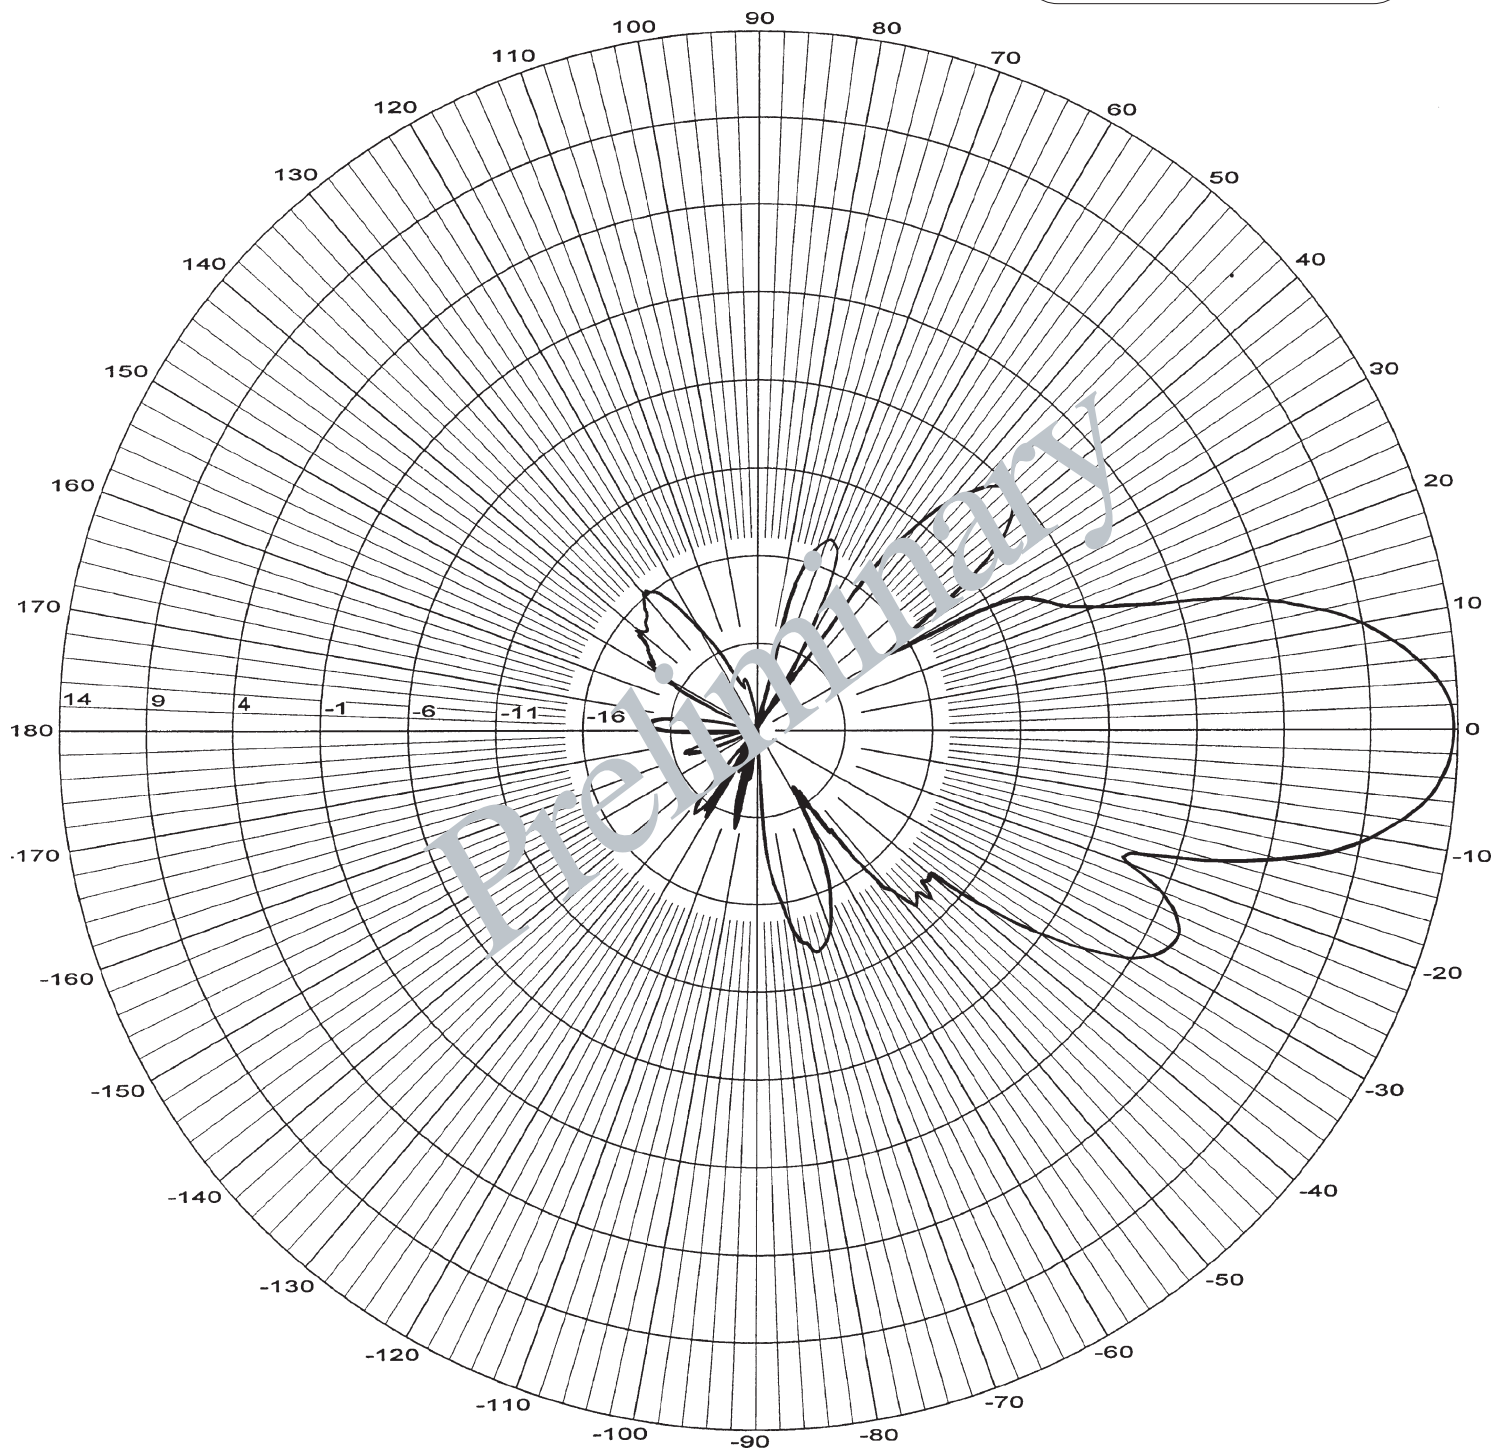

698 - 900 MHz

Frequency: **880 MHz**  
Plane: **H-Plane**  
Gain: **dBd**

# LSCPW 6014 / 5017

Swedcom

698 - 900 MHz

Frequency: **880 MHz**  
Plane: **V-Plane**  
Gain: **dBd**

1710 - 2170 MHz

Frequency: **1970 MHz**  
Plane: **H-Plane**  
Gain: **dBd**

1710 - 2170 MHz

Frequency: 1970 MHz  
Plane: V-Plane  
Gain: dBd