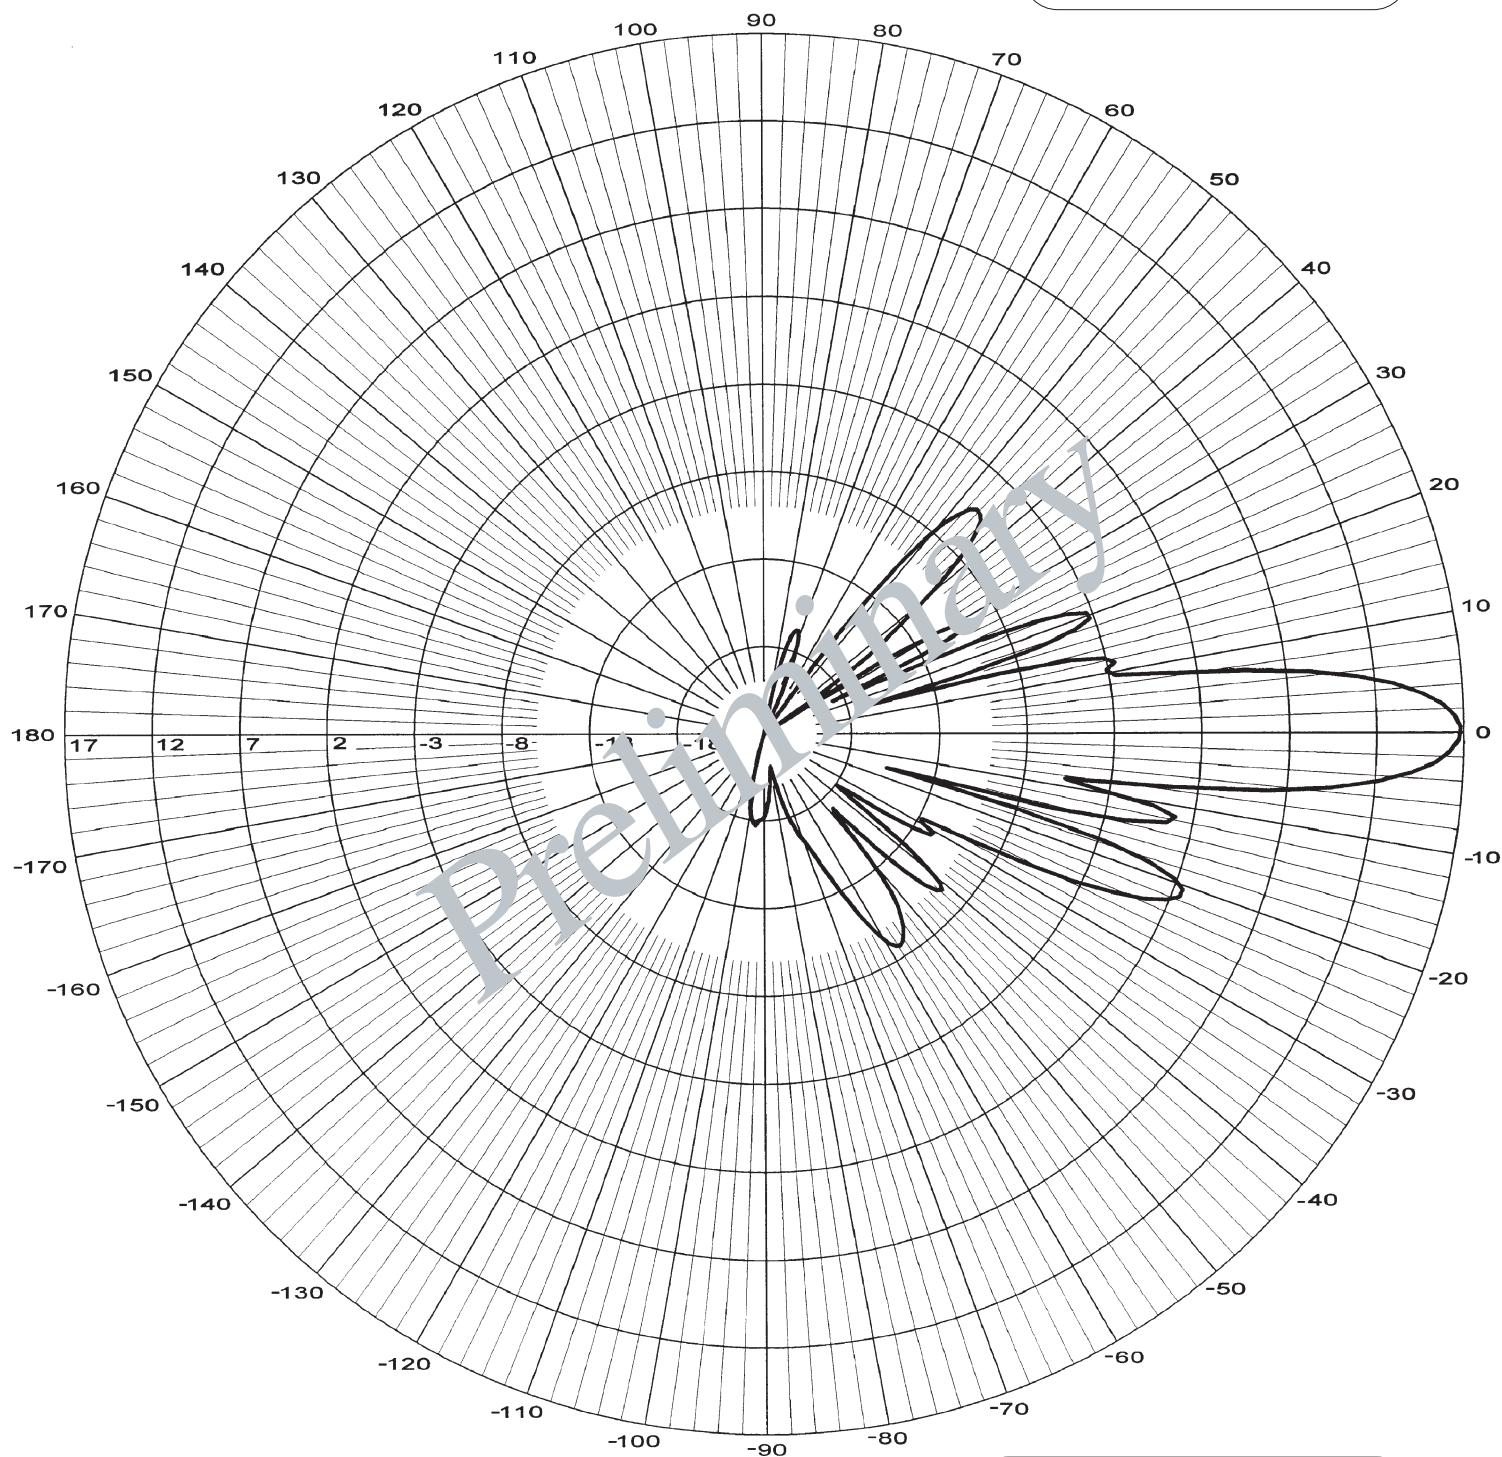

698 - 900 MHz

Frequency: **880 MHz**  
Plane: **H-Plane**  
Gain: **dBd**

# LSCPW 6014 / 5017

Swedcom

698 - 900 MHz

Frequency: **880 MHz**  
Plane: **V-Plane**  
Gain: **dBd**

1710 - 2170 MHz

Frequency: **1970 MHz**  
Plane: **H-Plane**  
Gain: **dBd**

1710 - 2170 MHz

Frequency: 1970 MHz  
Plane: V-Plane  
Gain: dBd